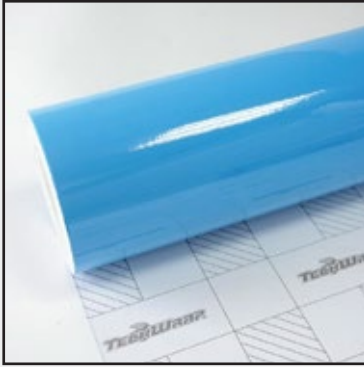

TOXIC GREEN

SKU: CG08

Roll Size: 1.52m*18m (59.8"* 708.6", 4.98ft*59ft, 1.66yd* 19.6yd)

Prices listed at www.teckwrap.com include shipping cost.

Please visit www.teckwrap.com for product specifications and installation instructions.