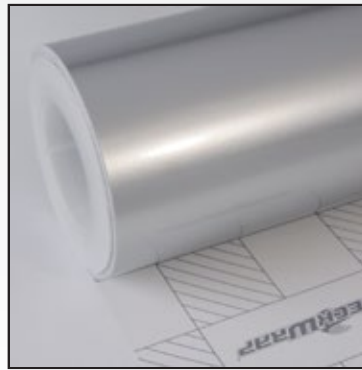

SILVER MIST

SKU: GAL11