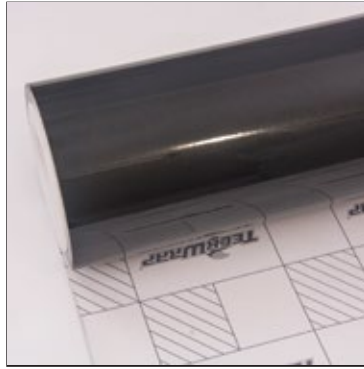

GLOSS COAL
BLACK

SKU: MT01G