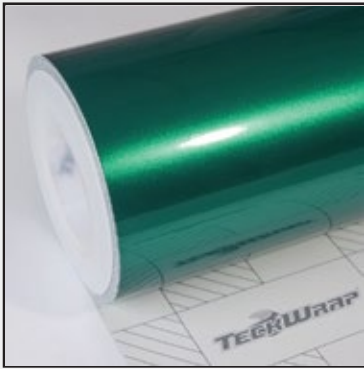

OCEAN GREEN

SKU: RB18