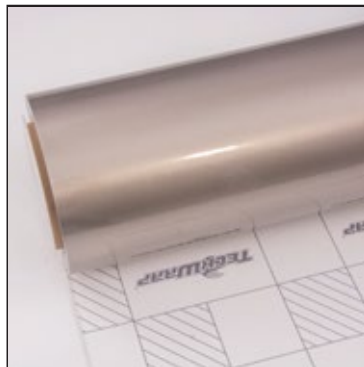

GLOSS ELECTRIC
BLUE

SKU: MT03G

GLOSS
CORNFLOWER
BLUE

SKU: MT04G

GLOSS BEIGE
LINEN

SKU: MT05G

Roll Size: 1.52m*18m (59.8"* 708.6", 4.98ft*59ft, 1.66yd* 19.6yd)

Prices listed at www.teckwrap.com include shipping cost.
Please visit www.teckwrap.com for product specifications and installation instructions.