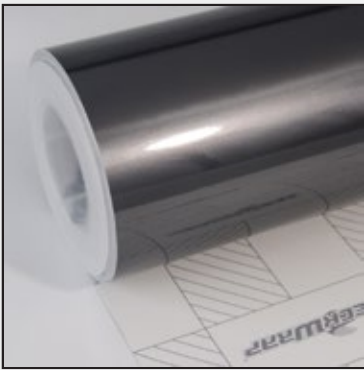

AMBER GOLD

SKU: GAL08

Roll Size: 1.52m*18m (59.8"* 708,6", 4.98ft*59ft, 1.66yd* 19,6yd)

Prices listed at www.teckwrap.com include shipping cost.
Please visit www.teckwrap.com for product specifications and installation instructions.