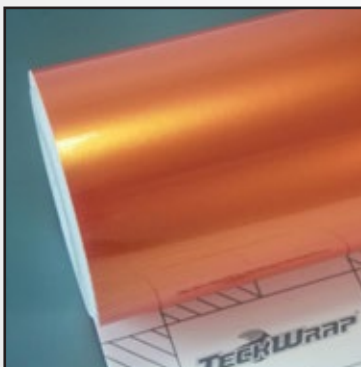

CORAL PEACH

SKU: RB08

Roll Size: 1.52m*18m (59.8"* 708,6", 4.98ft*59ft, 1.66yd* 19,6yd)

Prices listed at www.teckwrap.com include shipping cost.
Please visit www.teckwrap.com for product specifications and installation instructions.